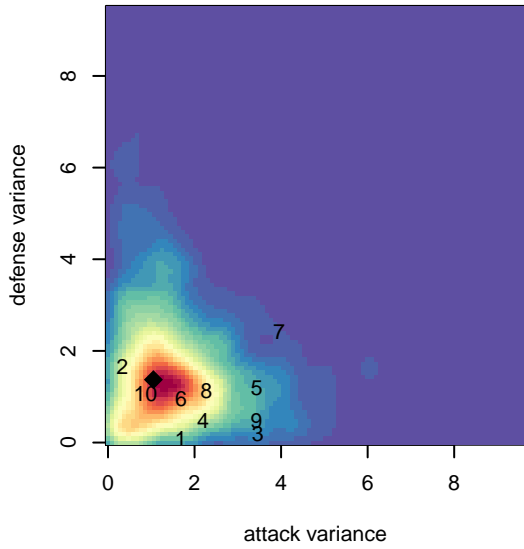

GS Surf B G01

Greater Seattle Surf
Bothel, WA
G01 total strength=1490
attack=14.16 defense=8.43
fall league = RCL G01 Div 3

alt names used:

Venues played:
2017 Showcase of Champions U17
2017 PCU Summer Classic HS Gold
2017 AstroTurf Showcase GU17 A, B & C
2017 RCL G01 Div 3
2017 PacNW Winter Classic Premier G01
2017 WYS Presidents Cup G01 Division 1

**attack and defense variance (black dot)
relative to other teams
and top 10 in region**

**attack and defense rating
relative to others at age
and all opponents in last 13 months**

Performance relative to 13 month average