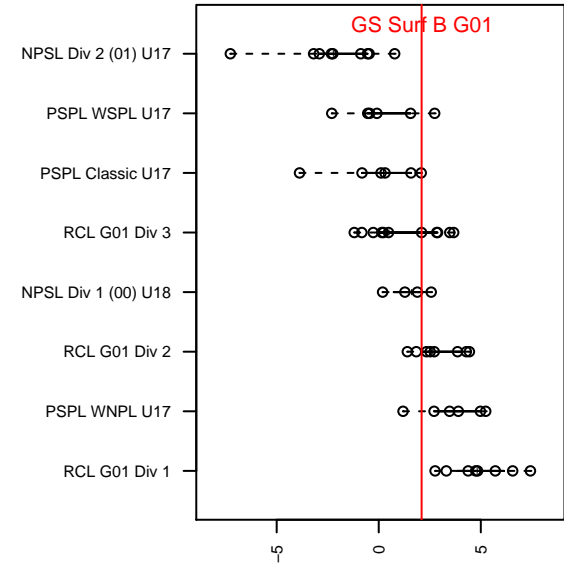

GS Surf B G01

Greater Seattle Surf
Bothel, WA
G01 total strength=1490
attack=14.16 defense=8.43
fall league = RCL G01 Div 3

alt names used:

Venues played:
2017 Showcase of Champions U17
2017 PCU Summer Classic HS Gold
2017 AstroTurf Showcase GU17 A, B & C
2017 RCL G01 Div 3
2017 PacNW Winter Classic Premier G01
2017 WYS Presidents Cup G01 Division 1

**attack and defense variance (black dot)
relative to other teams
and top 10 in region**

**attack and defense rating
relative to others at age
and all opponents in last 13 months**

Performance relative to 13 month average