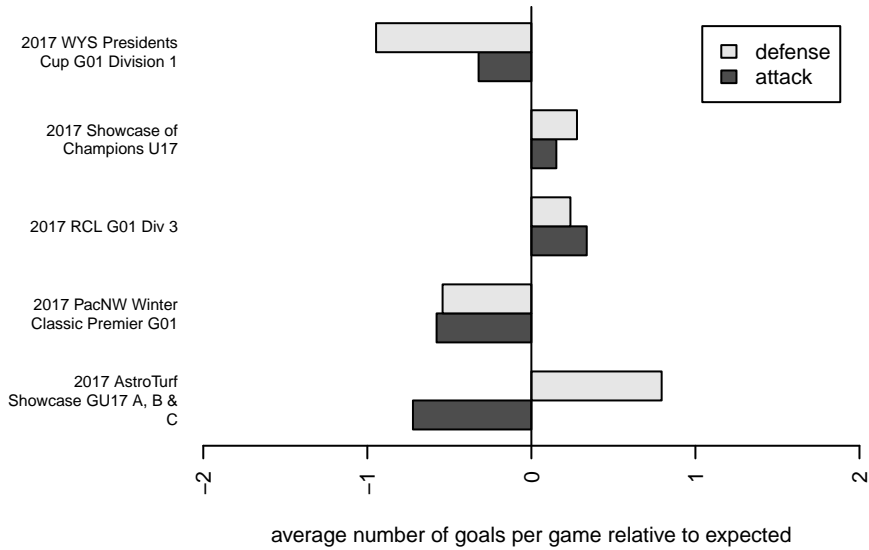

GS Surf B G01

Greater Seattle Surf
Bothel, WA
G01 total strength=1490
attack=14.16 defense=8.43
fall league = RCL G01 Div 3

alt names used:

Venues played:
2017 Showcase of Champions U17
2017 PCU Summer Classic HS Gold
2017 AstroTurf Showcase GU17 A, B & C
2017 RCL G01 Div 3
2017 PacNW Winter Classic Premier G01
2017 WYS Presidents Cup G01 Division 1

**attack and defense variance (black dot)
relative to other teams
and top 10 in region**

**attack and defense rating
relative to others at age
and all opponents in last 13 months**

Performance relative to 13 month average