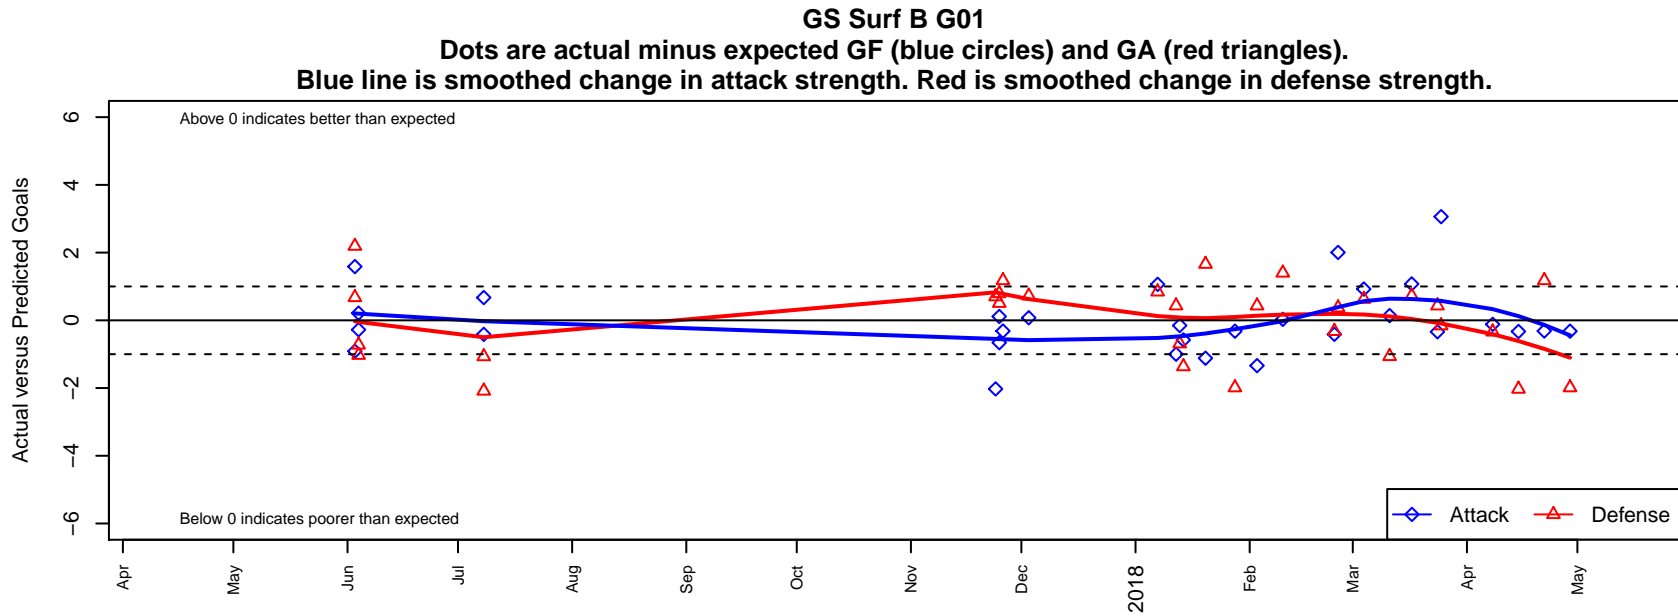

GS Surf B G01

Greater Seattle Surf
Bothel, WA
G01 total strength=1490
attack=14.16 defense=8.43
fall league = RCL G01 Div 3

alt names used:

Venues played:
2017 Showcase of Champions U17
2017 PCU Summer Classic HS Gold
2017 AstroTurf Showcase GU17 A, B & C
2017 RCL G01 Div 3
2017 PacNW Winter Classic Premier G01
2017 WYS Presidents Cup G01 Division 1

**attack and defense variance (black dot)
relative to other teams
and top 10 in region**

**attack and defense rating
relative to others at age
and all opponents in last 13 months**

Performance relative to 13 month average