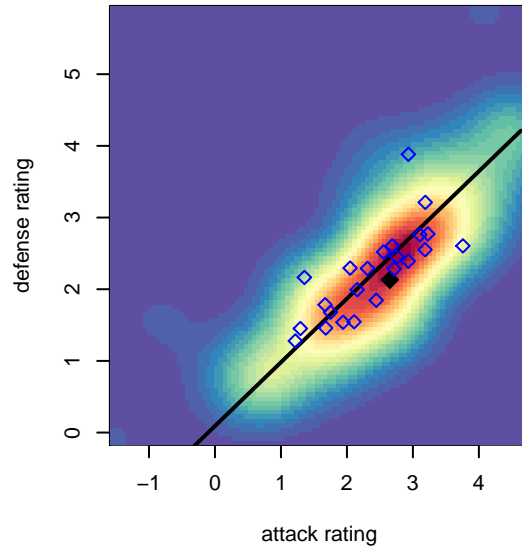

GS Surf B G01

Greater Seattle Surf
Bothel, WA
G01 total strength=1490
attack=14.16 defense=8.43
fall league = RCL G01 Div 3

alt names used:

Venues played:
2017 Showcase of Champions U17
2017 PCU Summer Classic HS Gold
2017 AstroTurf Showcase GU17 A, B & C
2017 RCL G01 Div 3
2017 PacNW Winter Classic Premier G01
2017 WYS Presidents Cup G01 Division 1

**attack and defense variance (black dot)
relative to other teams
and top 10 in region**

**attack and defense rating
relative to others at age
and all opponents in last 13 months**

Performance relative to 13 month average